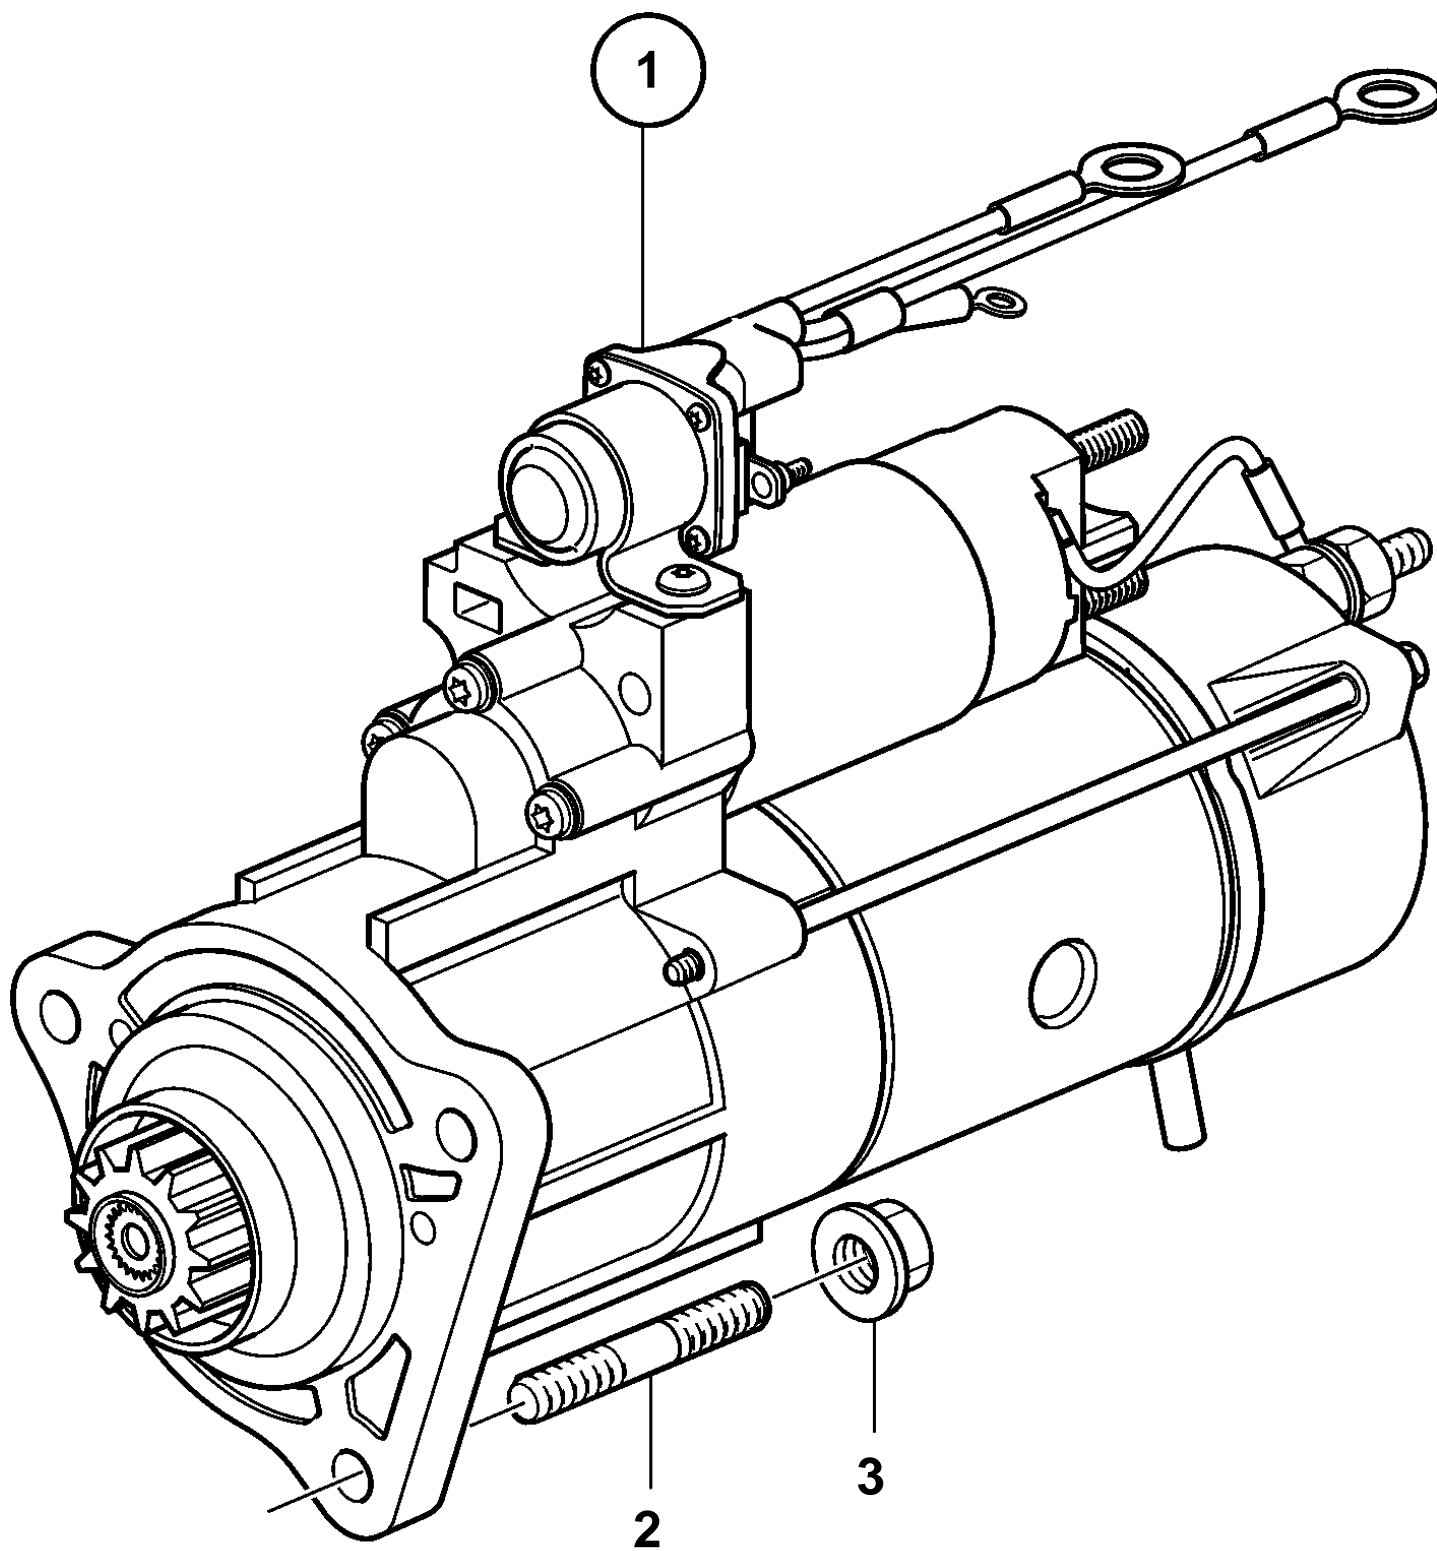

TAD1641VE, TAD1642VE

20127

TAD1641VE, TAD1642VE

REF	PART NO.	QTY	DESCRIPTION	SEE SEC.
1	3803838	1	Starter motor, exch	
				7746
2	953098	3	Stud	
3	971096	3	Nut	